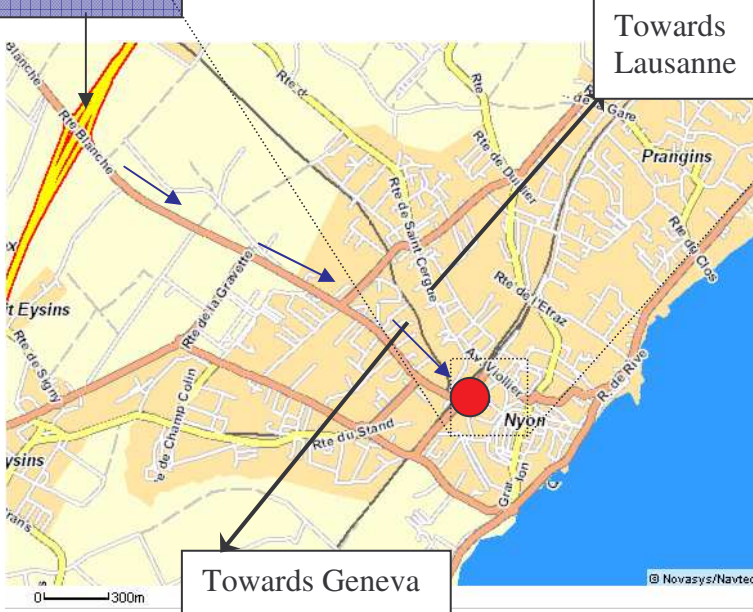

Schluter S.A. Access Map

Nyon train station

P
Place Perdtemps

Migros and underground

Schluter S.A.
Morâche 1
Third Floor
1260 Nyon
Phone: 022/ 362 24 34

Motorway exit Nyon

Towards Lausanne

Towards Geneva

Entry