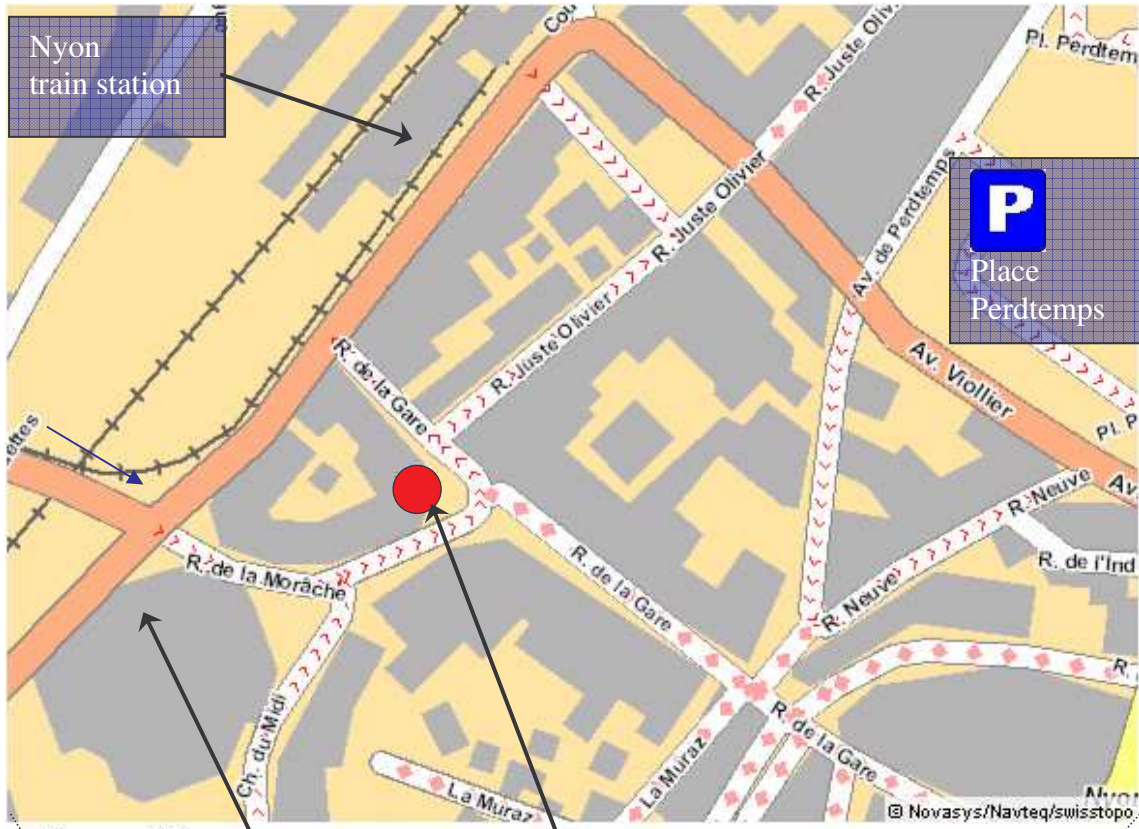

Schluter S.A. Access Map

Nyon train station

P
Place Perdtemps

Migros and underground

Schluter S.A.
Morâche 1
Third Floor
1260 Nyon
Phone: 022/ 362 24 34

Motorway exit Nyon

Towards Lausanne

Towards Geneva

Entry